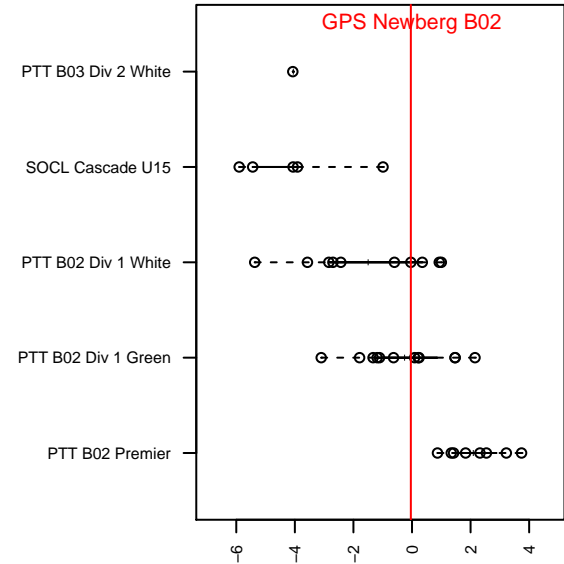

GPS Newberg B02

, OR
 B02 total strength=1287
 attack=8.79 defense=3.32
 fall league = PTT B02 Div 1 White
 spr league = Win OYS B02 Premier White

alt names used:
 GPS OREGONGPS NEWBERG B02
 HSC 02B Newberg GPSO
 HSC 02B Newberg GPSO
 HSC 02B Newberg GPSO

Venues played:
 2016 Mt Hood Challenge U15 Gold
 2016 PTT B02 Division 1 White
 2016 Win OYS B02 Premier White
 2016 OYS Presidents Cup B02

GPS Newberg B02
 Dots are actual minus expected GF (blue circles) and GA (red triangles).
 Blue line is smoothed change in attack strength. Red is smoothed change in defense strength.

**attack and defense variance (black dot)
relative to other teams
and top 10 in region**

**attack and defense rating
relative to others at age
and all opponents in last 13 months**

Performance relative to 13 month average